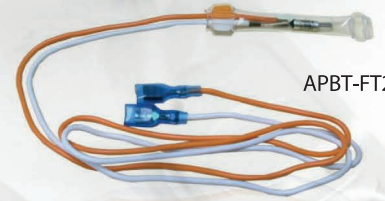

APBT-FT2076

APBT-S2503	APBT-S2013	APBT-S8835	APBT-S4008F
APBT-R3003P	APBT-R2006FP		APBT-S2008FP
APBT-B261P	APBT-L40C	APBT-L45C	APBT-L45CA
APBT-L50C	APBT-L50CA / APBT-L55C		APBT-L55CA
APBT-L21C	APBT-L60C / APBT-L70C	APBT-L60CA	APBT-FT2076

Appli Parts products, are designed and produced according to strict high quality standards to assure the correct function and entire consumer satisfaction.
Los productos Appli Parts, son diseñados y elaborados bajo estrictas normas de alta calidad para garantizar su correcto funcionamiento y la satisfacción del consumidor.